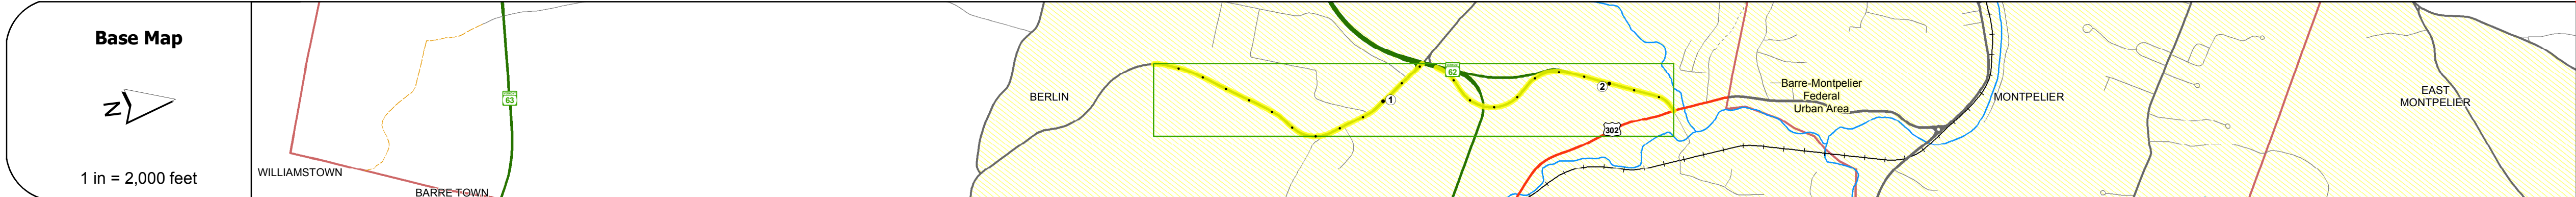

DISTRICT	TOWN	ROUTE
7	BERLIN	NSH-9030

**NSH-9030  
Berlin  
State Highway**

STRUCTURE DESCRIPTIONS	