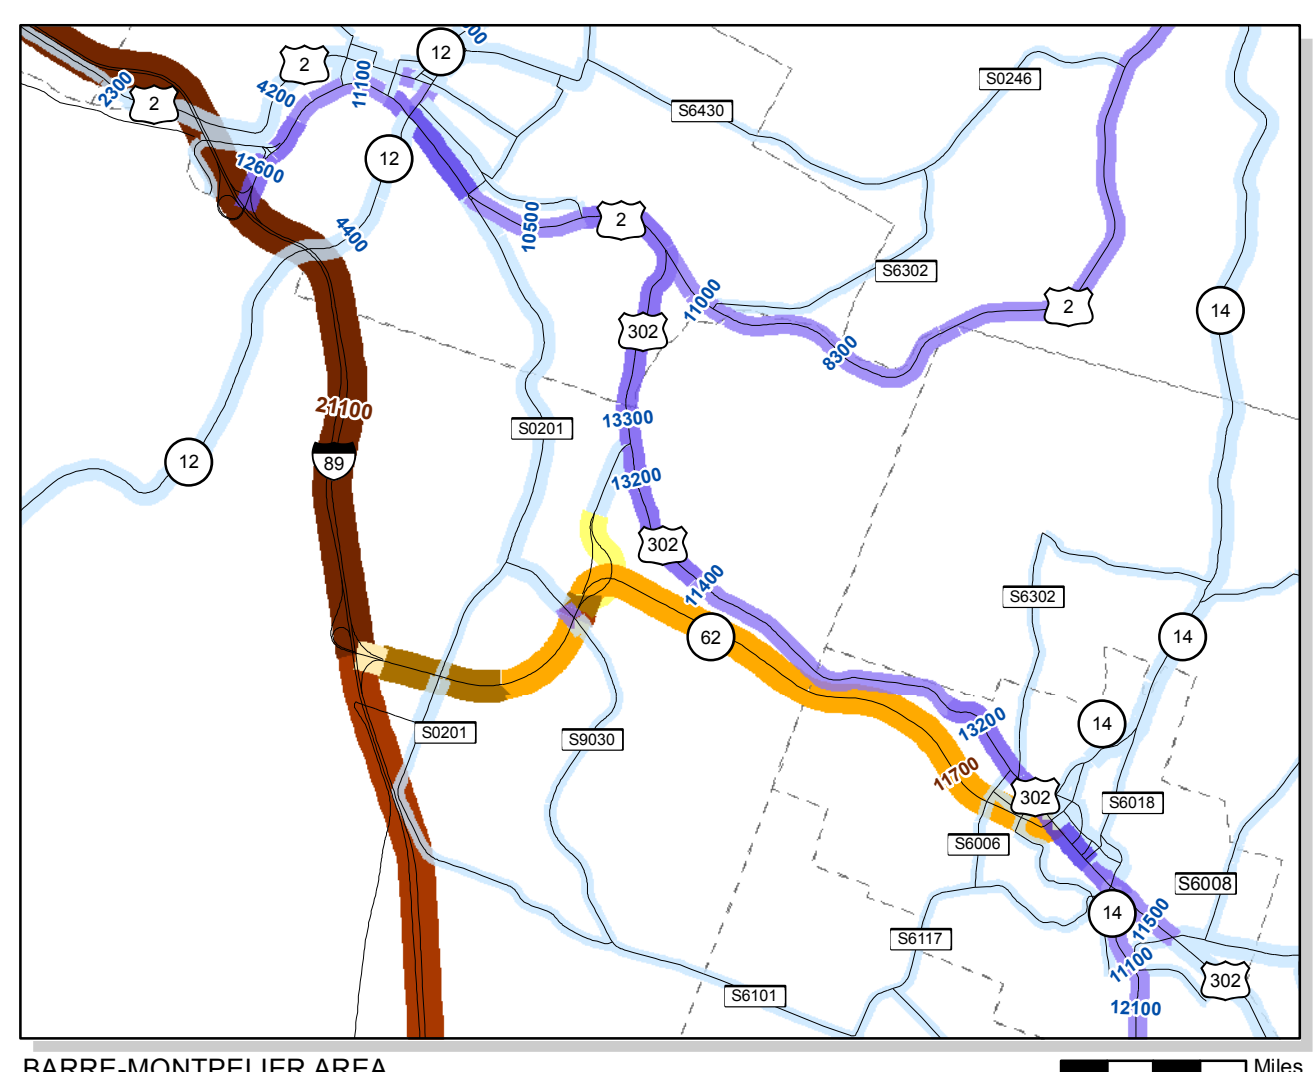

CANADA

NEW YORK

NEW HAMPSHIRE

MASSACHUSETTS

STATE OF VERMONT

2008 TRAFFIC FLOW MAP

Annual Average Daily Traffic (AADT)

Map produced by:
Mapping Unit
Division of Planning, Outreach
and Community Affairs,
Vermont Agency of Transportation
1 National Life Drive
Montpelier, VT 05633
September 2010