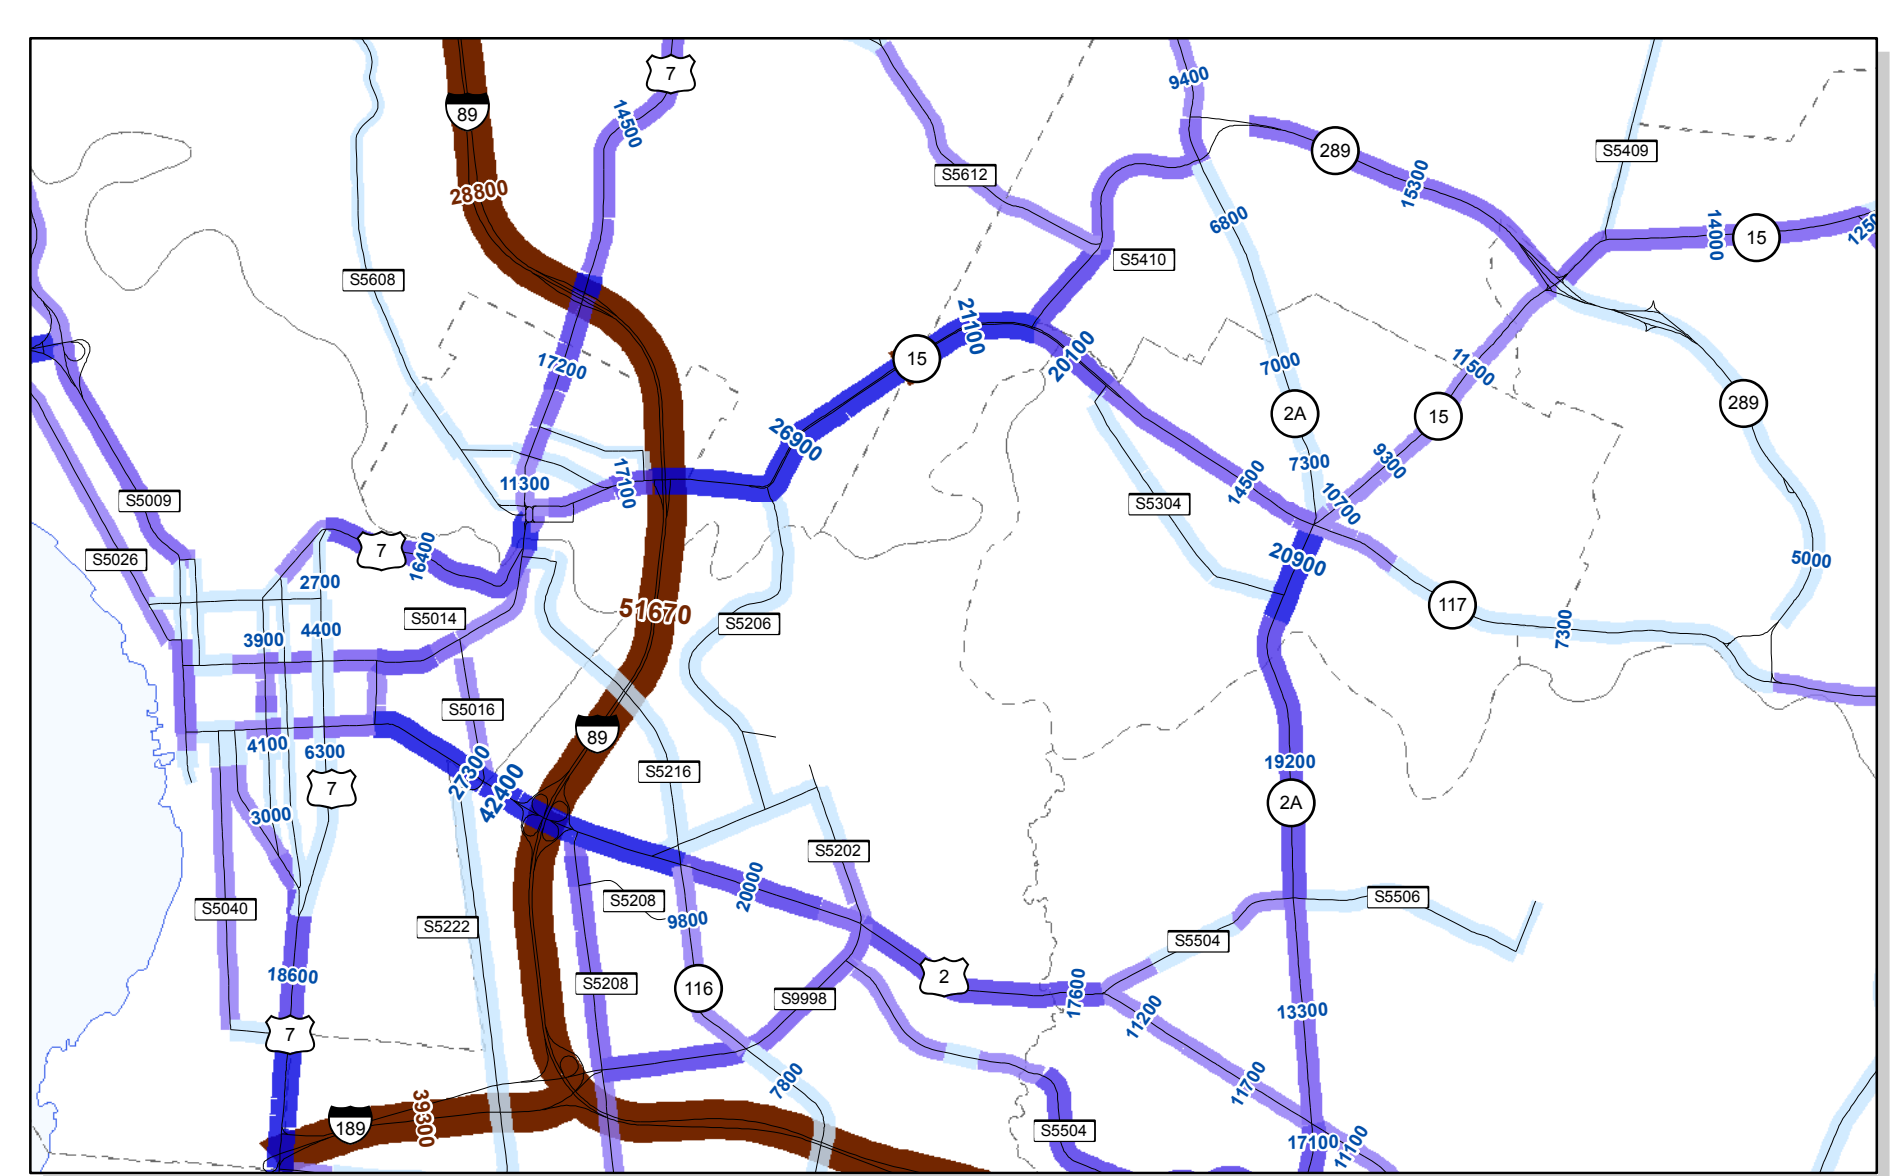

CANADA

NEW YORK

NEW HAMPSHIRE

MASSACHUSETTS

STATE OF VERMONT

2008 TRAFFIC FLOW MAP

Annual Average Daily Traffic (AADT)

Map produced by:
Mapping Unit
Division of Planning, Outreach
and Community Affairs,
Vermont Agency of Transportation
1 National Life Drive
Montpelier, VT 05633
September 2010