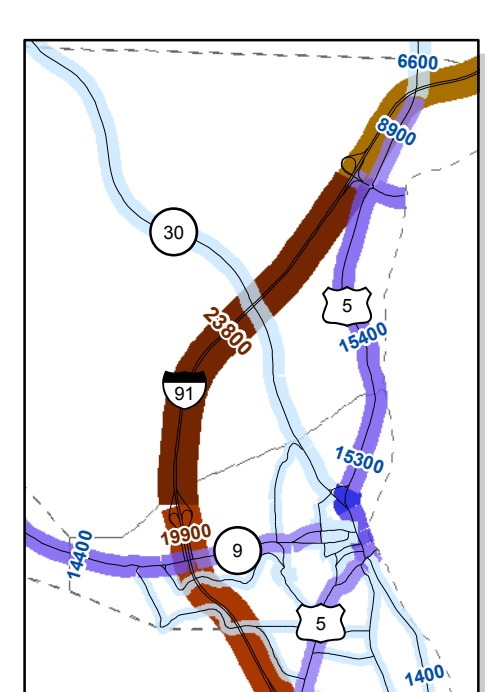

CANADA

NEW YORK

NEW HAMPSHIRE

MASSACHUSETTS

STATE OF VERMONT

2008 TRAFFIC FLOW MAP

Annual Average Daily Traffic (AADT)

Map produced by:
Mapping Unit
Division of Planning, Outreach
and Community Affairs,
Vermont Agency of Transportation
1 National Life Drive
Montpelier, VT 05633
September 2010