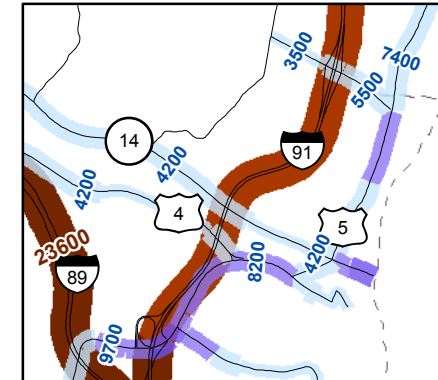

CANADA

NEW YORK

NEW HAMPSHIRE

MASSACHUSETTS

STATE OF VERMONT

2008 TRAFFIC FLOW MAP

Annual Average Daily Traffic (AADT)

Map produced by:
Mapping Unit
Division of Planning, Outreach
and Community Affairs,
Vermont Agency of Transportation
1 National Life Drive
Montpelier, VT 05633
September 2010