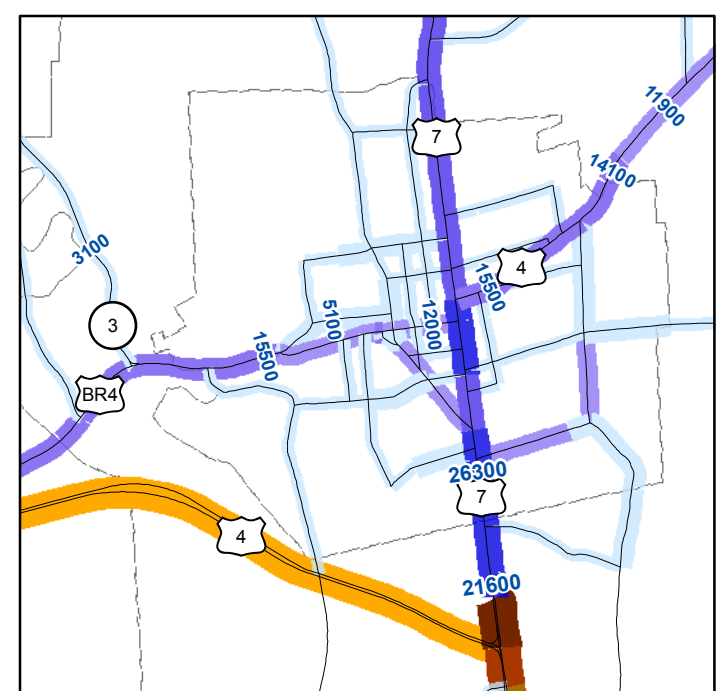

CANADA

NEW YORK

NEW HAMPSHIRE

MASSACHUSETTS

STATE OF VERMONT

2008 TRAFFIC FLOW MAP

Annual Average Daily Traffic (AADT)

Map produced by:
Mapping Unit
Division of Planning, Outreach
and Community Affairs,
Vermont Agency of Transportation
1 National Life Drive
Montpelier, VT 05633
September 2010