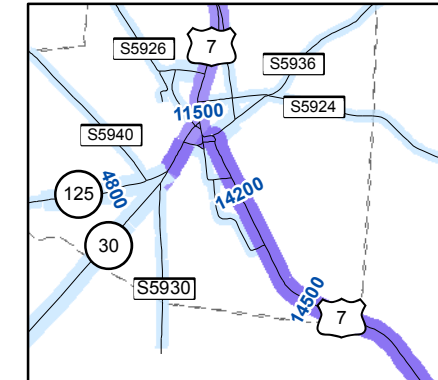

CANADA

NEW YORK

NEW HAMPSHIRE

MASSACHUSETTS

STATE OF VERMONT

2008 TRAFFIC FLOW MAP

Annual Average Daily Traffic (AADT)

Map produced by:
Mapping Unit
Division of Planning, Outreach
and Community Affairs,
Vermont Agency of Transportation
1 National Life Drive
Montpelier, VT 05633
September 2010