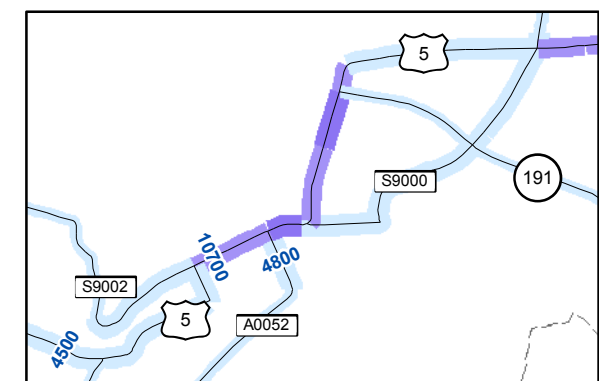

CANADA

NEW YORK

NEW HAMPSHIRE

MASSACHUSETTS

STATE OF VERMONT

2008 TRAFFIC FLOW MAP

Annual Average Daily Traffic (AADT)

Map produced by:
Mapping Unit
Division of Planning, Outreach
and Community Affairs,
Vermont Agency of Transportation
1 National Life Drive
Montpelier, VT 05633
September 2010