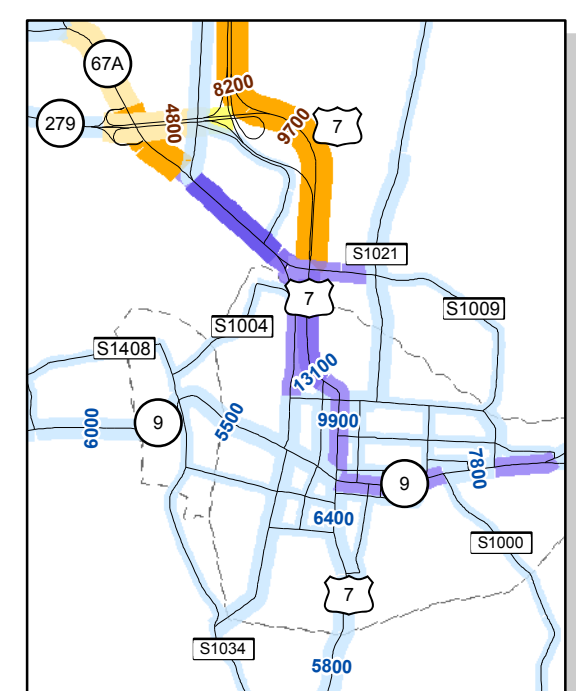

CANADA

NEW YORK

NEW HAMPSHIRE

MASSACHUSETTS

STATE OF VERMONT

2008 TRAFFIC FLOW MAP

Annual Average Daily Traffic (AADT)

Map produced by:
Mapping Unit
Division of Planning, Outreach
and Community Affairs,
Vermont Agency of Transportation
1 National Life Drive
Montpelier, VT 05633
September 2010