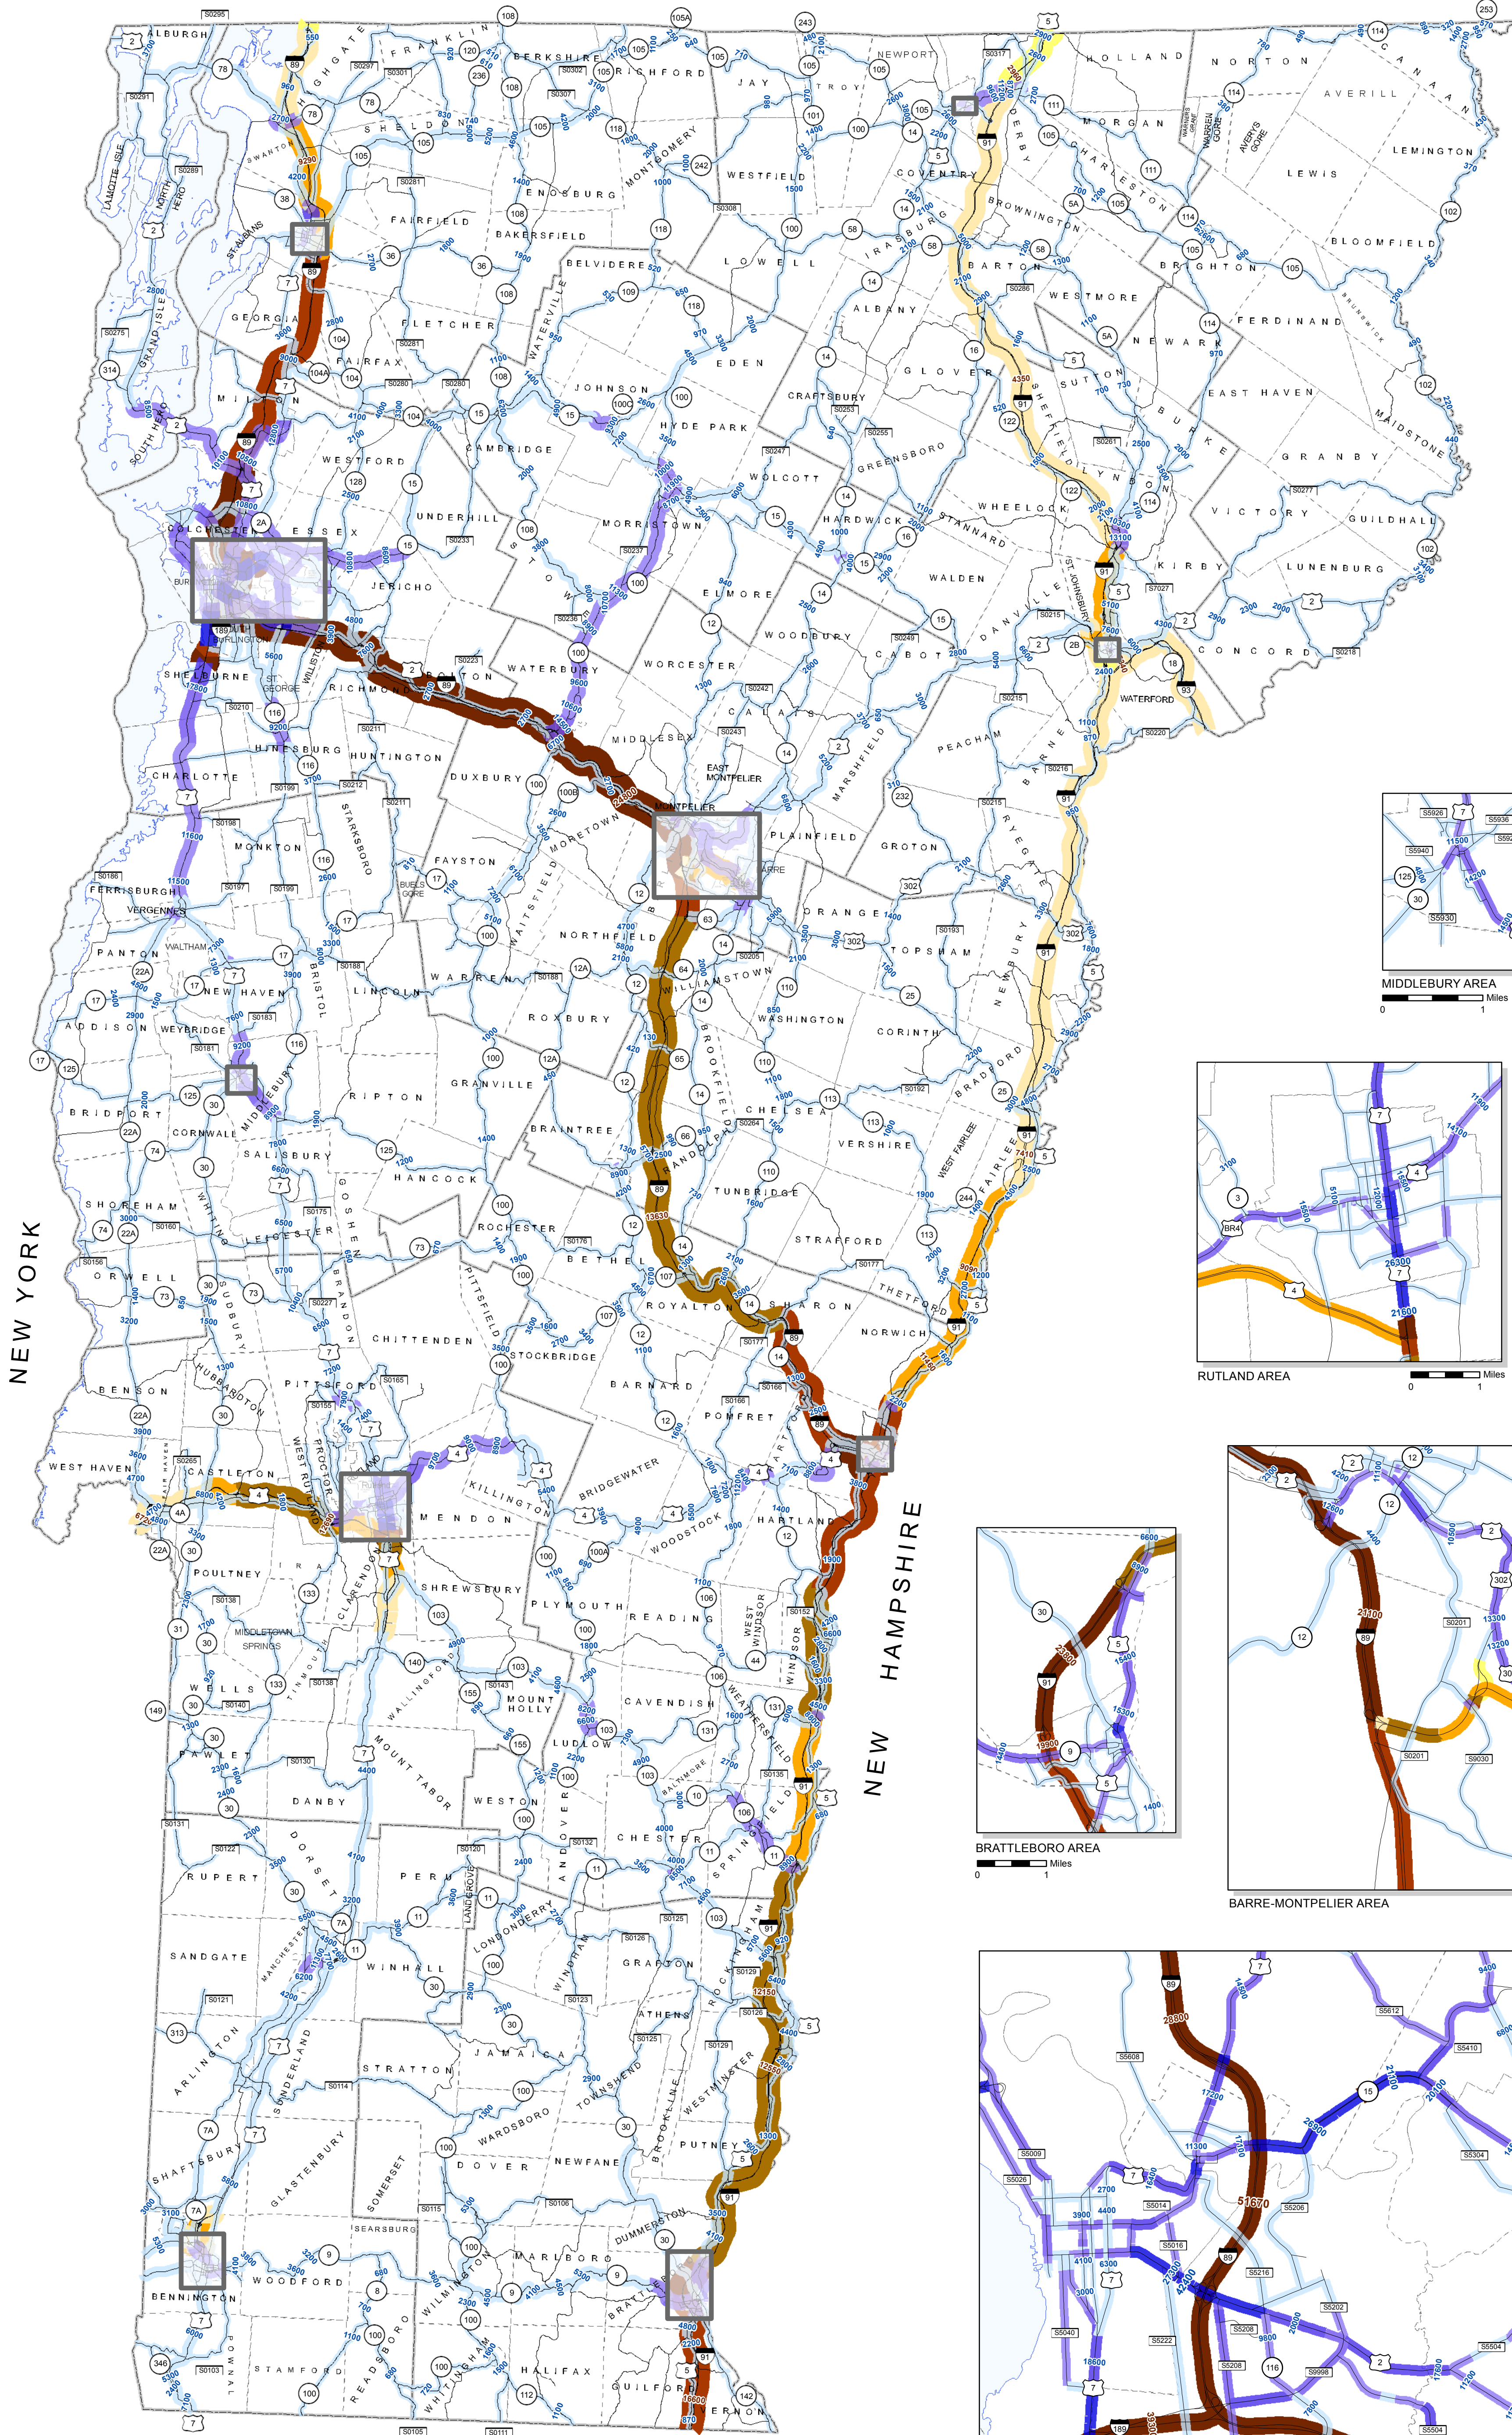

CANADA

NEW YORK

NEW HAMPSHIRE

MASSACHUSETTS

STATE OF VERMONT

2008 TRAFFIC FLOW MAP

Annual Average Daily Traffic (AADT)

Map produced by:
Mapping Unit
Division of Planning, Outreach
and Community Affairs,
Vermont Agency of Transportation
1 National Life Drive
Montpelier, VT 05633
September 2010