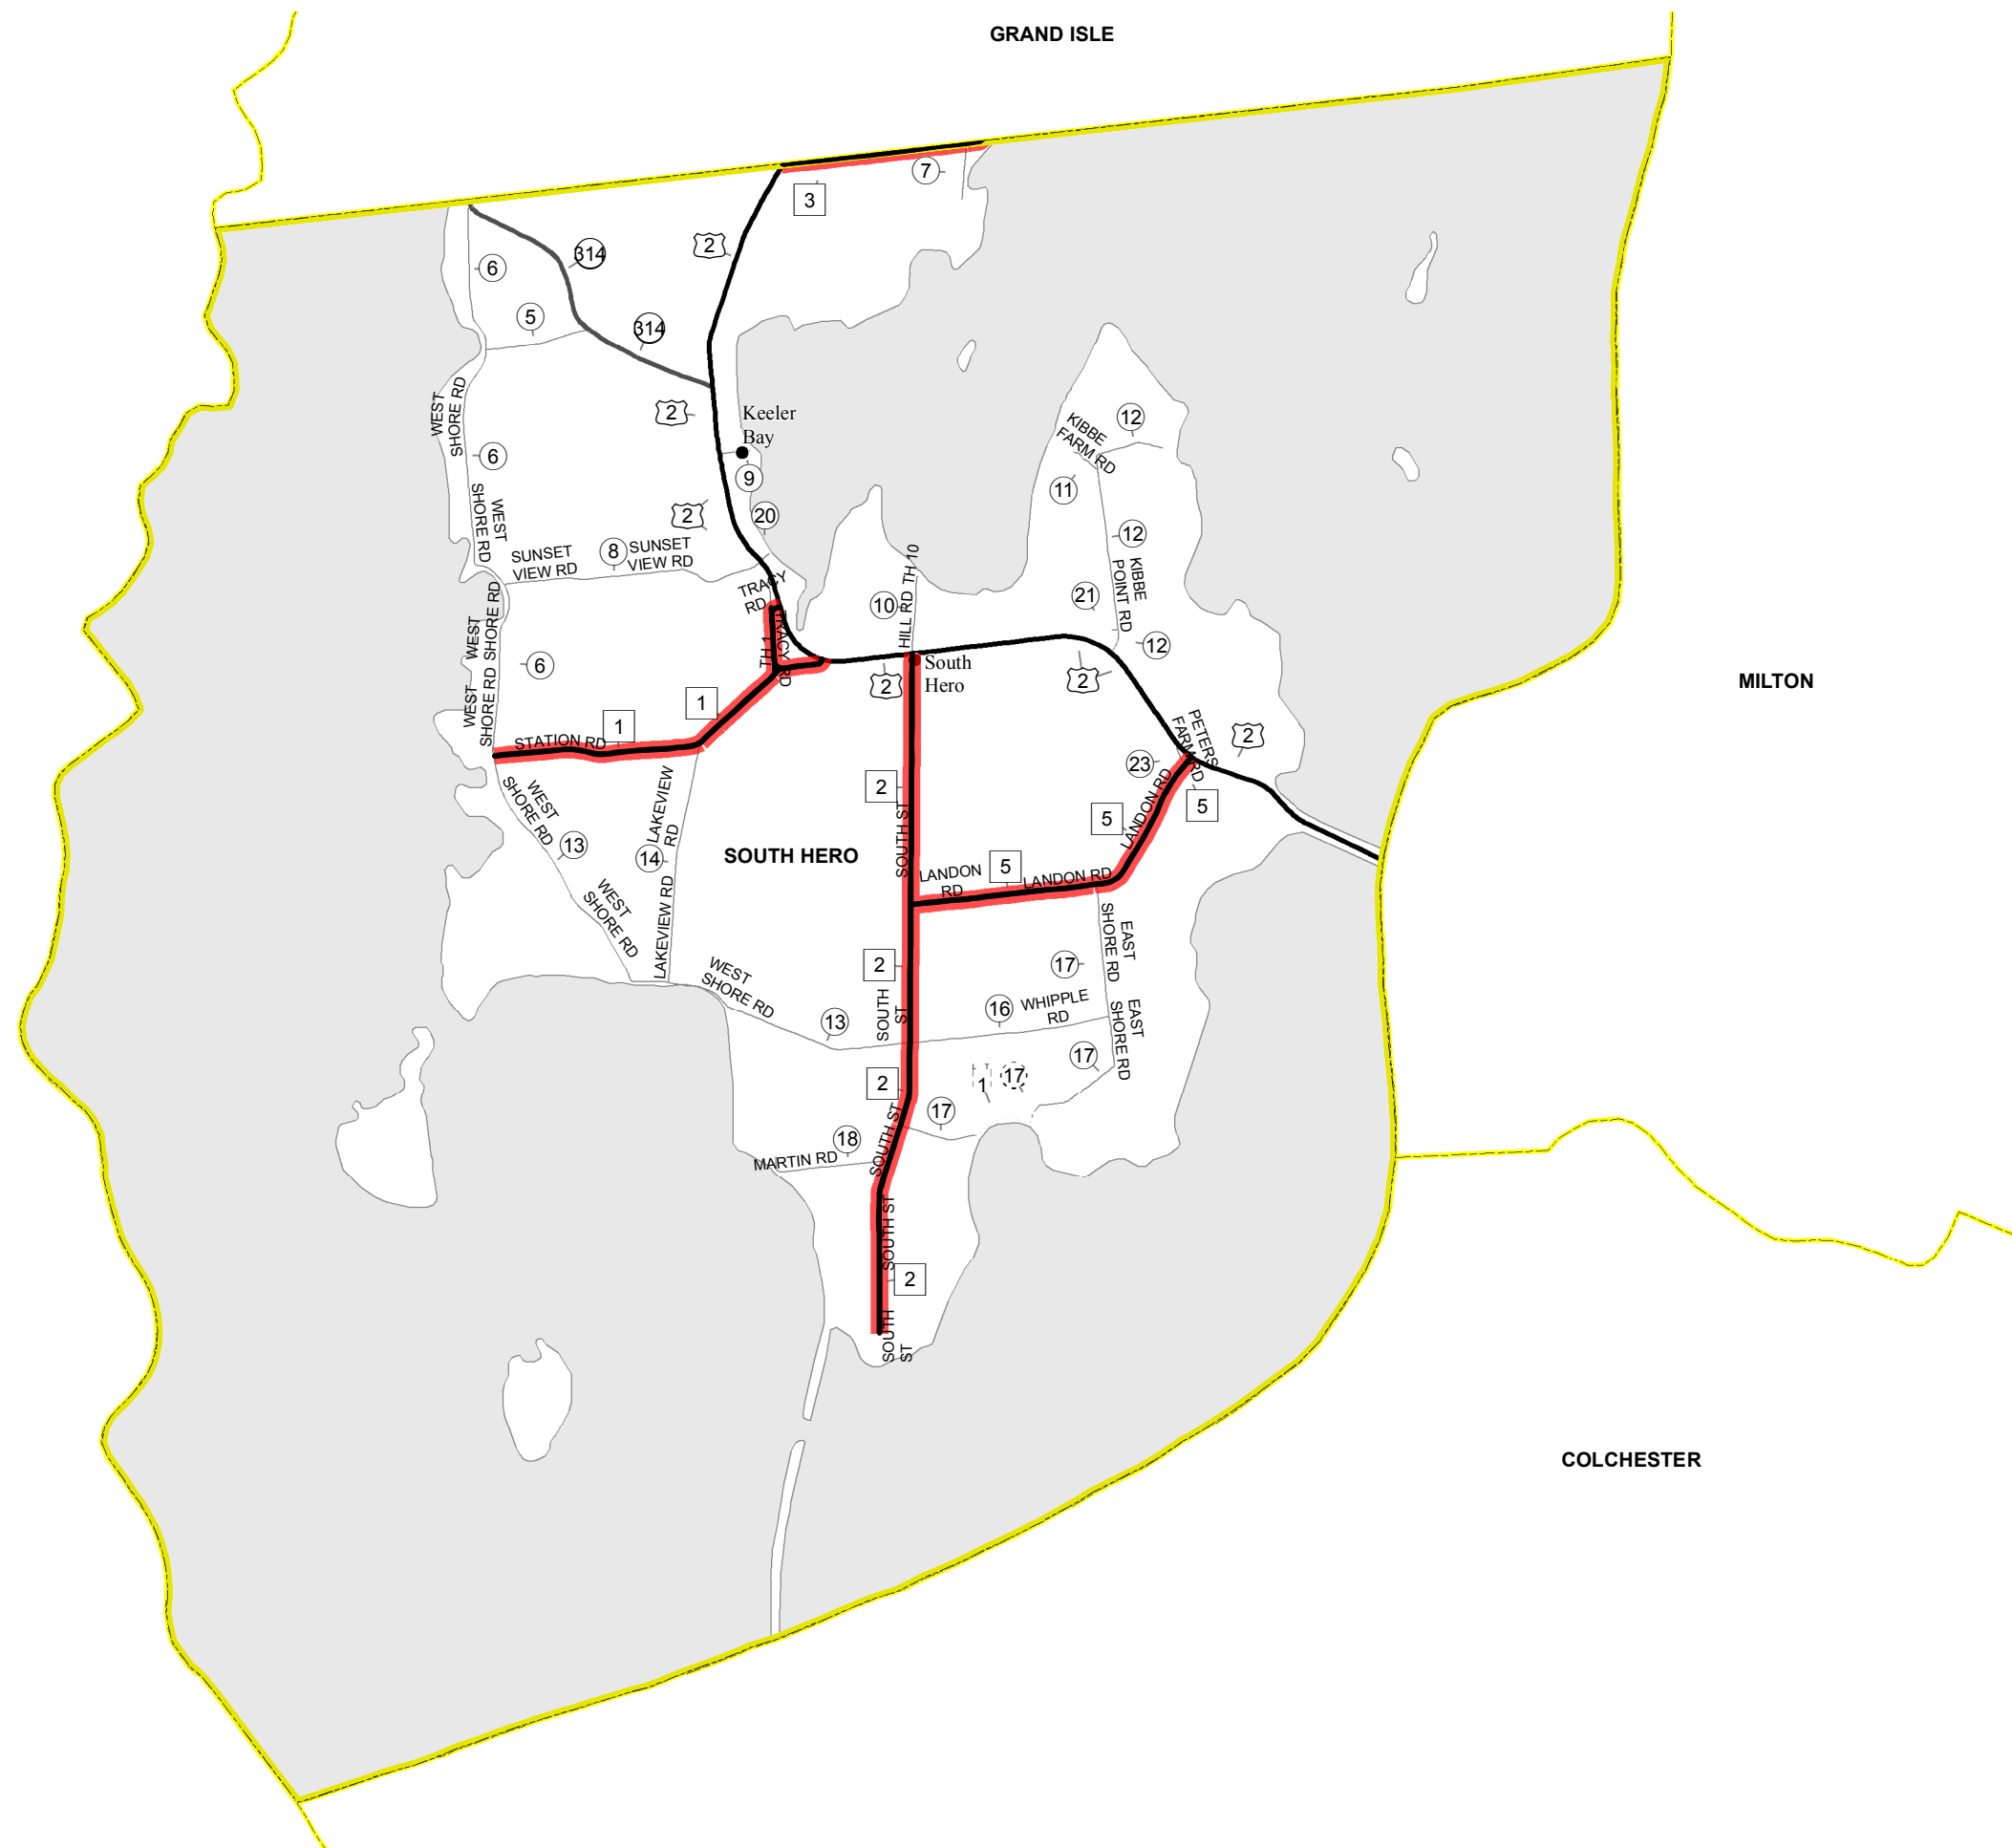

Class 2 Highways

**SOUTH HERO
GRAND ISLE COUNTY**

Class 2 Town Highways By Surface
SURFACTYPE

- █ Paved
- █ Gravel
- █ Soil or graded and drained earth
- Interstate Highways
- U.S. Routes
- State Highways
- Class 1 Town Highways
- Class 2 Town Highways
- Class 3 Town Highways
- Class 4 Town Highways
- Legal Trails

MILTON

COLCHESTER

0 0.5 1 Miles