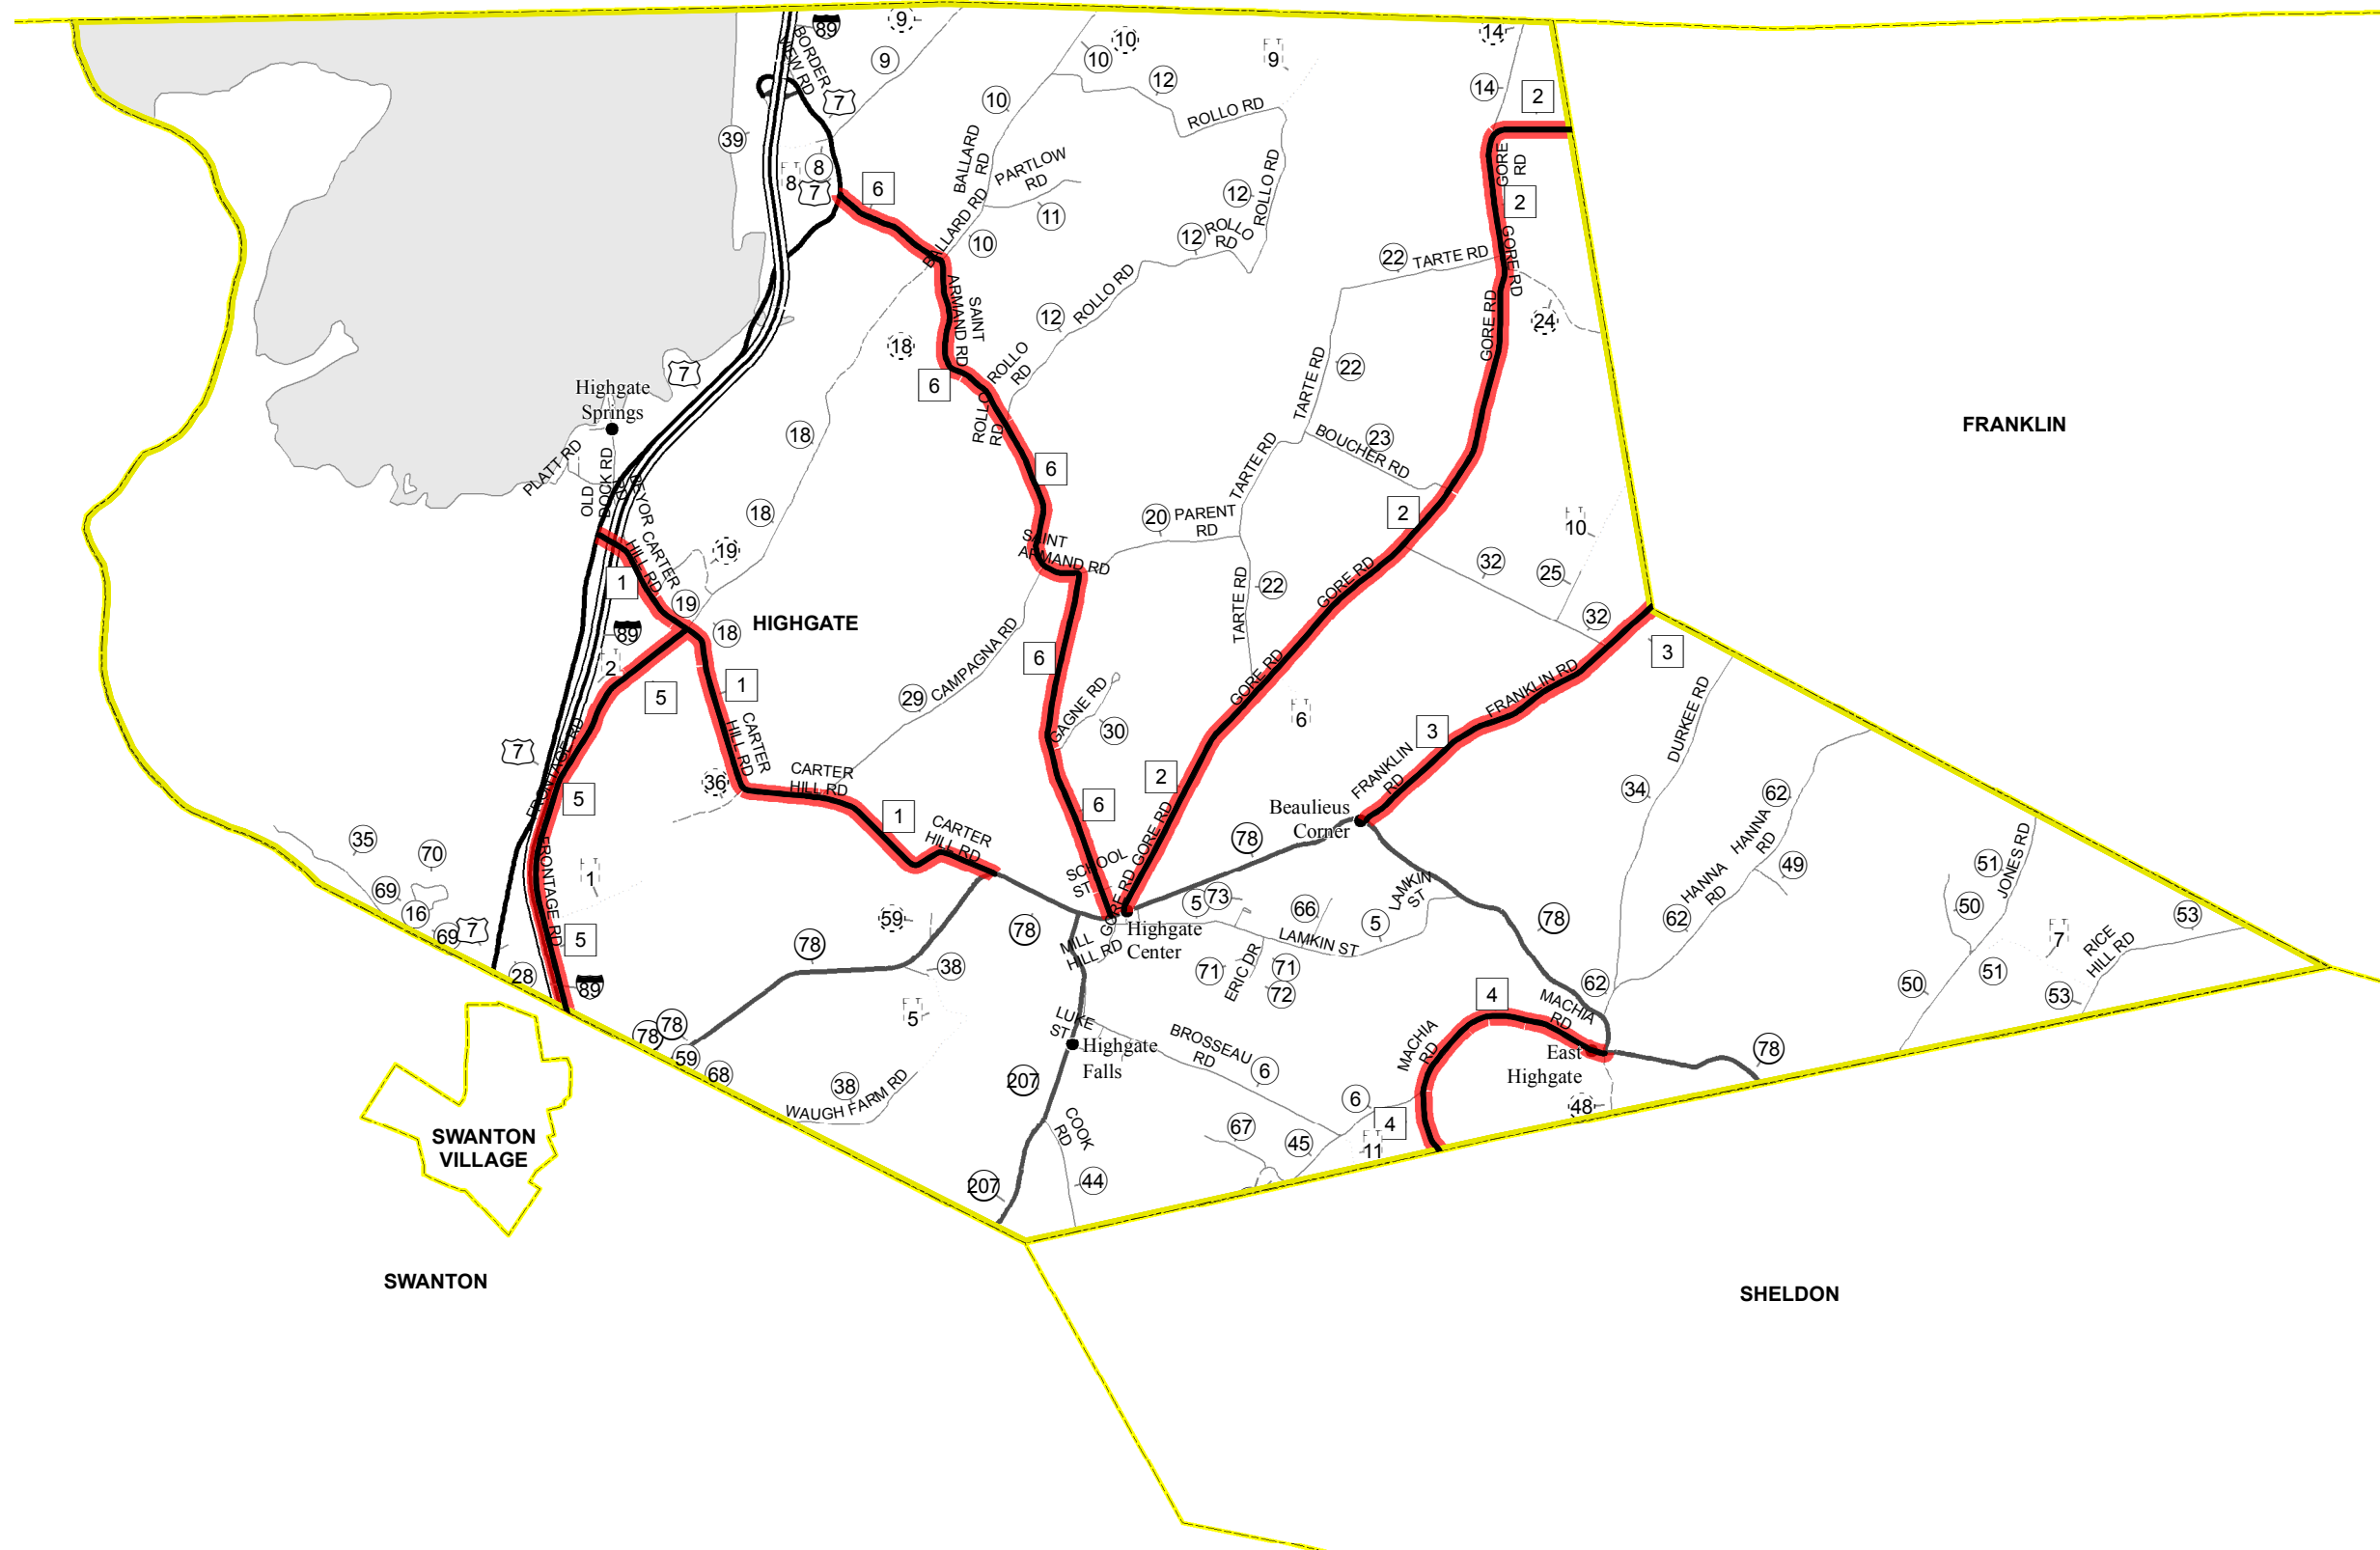

Class 2 Highways

**HIGHGATE
FRANKLIN COUNTY**

Class 2 Town Highways By Surface
SURFACTYPE

- Paved
- Gravel
- Soil or graded and drained earth
- Interstate Highways
- U.S. Routes
- State Highways
- Class 1 Town Highways
- Class 2 Town Highways
- Class 3 Town Highways
- Class 4 Town Highways
- Legal Trails